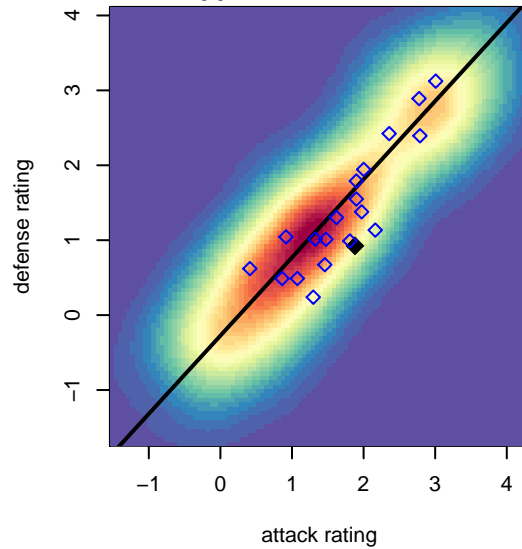

**attack and defense variance (black dot)
relative to other teams
and top 10 in region**

**attack and defense rating
relative to others at age
and all opponents in last 13 months**

Performance relative to 13 month average