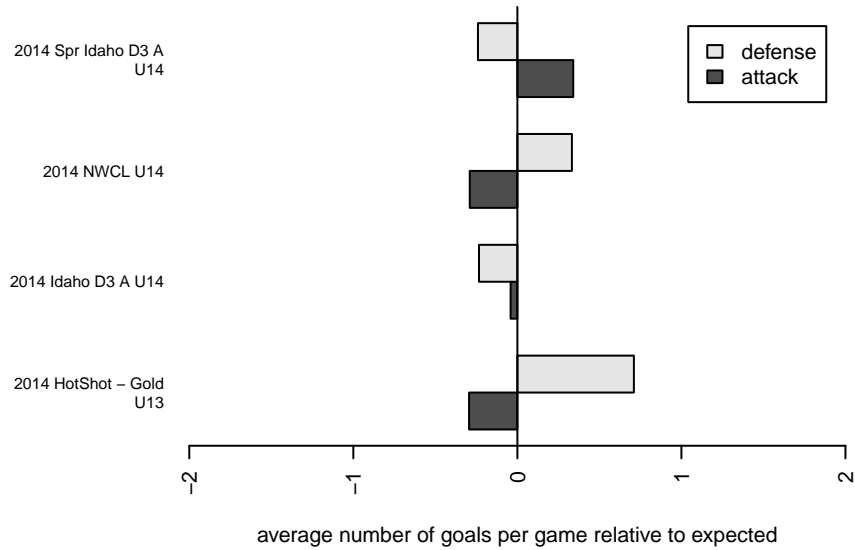

**attack and defense variance (black dot)
relative to other teams
and top 10 in region**

**attack and defense rating
relative to others at age
and all opponents in last 13 months**

Performance relative to 13 month average