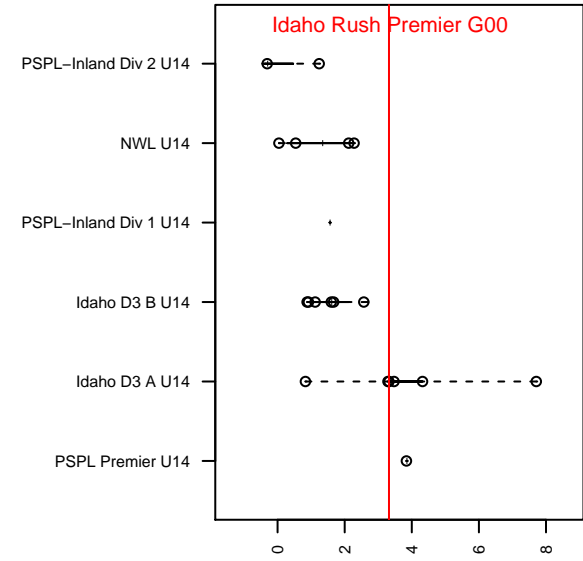

**attack and defense variance (black dot)
relative to other teams
and top 10 in region**

**attack and defense rating
relative to others at age
and all opponents in last 13 months**

Performance relative to 13 month average